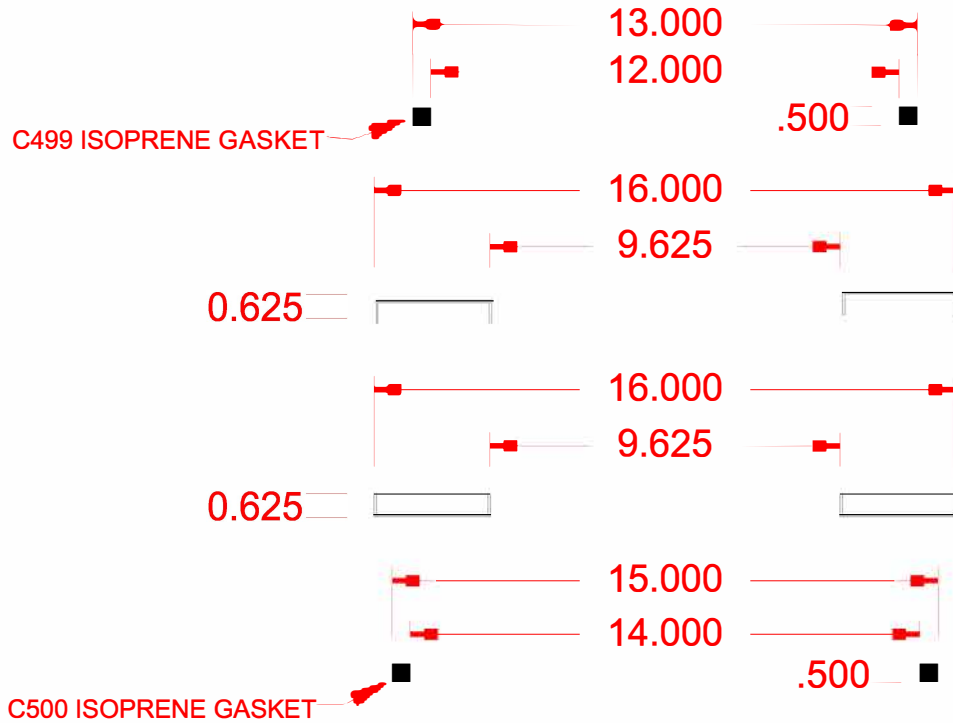

ACSF-252-FL

Air Cleaning Specialists, Inc.

NOTE: HEIGHT TOLERANCE + 0.0625 - 0.000
REVISED 4/24/03 ADD BEAD OUTSIDE ONLY
USE 280 PLEATS 80/20 FR MEDIA